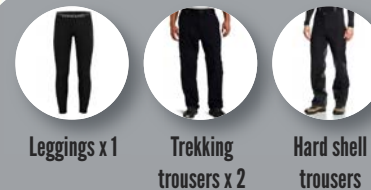

HEAD

Warm beanie hat Head lamp Sunglasses Neck gaiter or scarf Sun hat

HANDS

Lightweight Gloves Warm gloves or mittens

LEGS

Leggings x 1 Trekking trousers x 2 Hard shell trousers

FEET

Trekking boots Training shoes Micro spikes Gaiters Socks