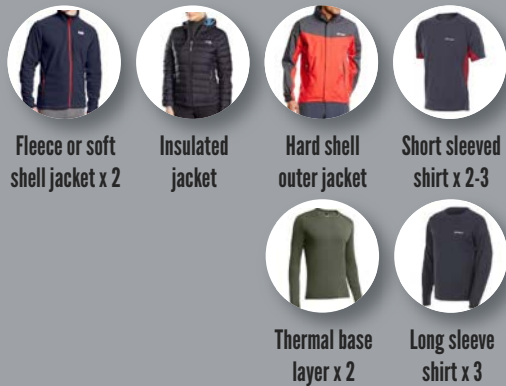

KIT CHECK LIST | NEPAL TREKS

BASIC EQUIPMENT

Insulated sleeping mat Daysack Waterproof duffle bag Sleeping bag Trekking poles

UPPER BODY

Fleece or soft shell jacket x 2 Insulated jacket Hard shell outer jacket Short sleeved shirt x 2-3
Thermal base layer x 2 Long sleeve shirt x 3